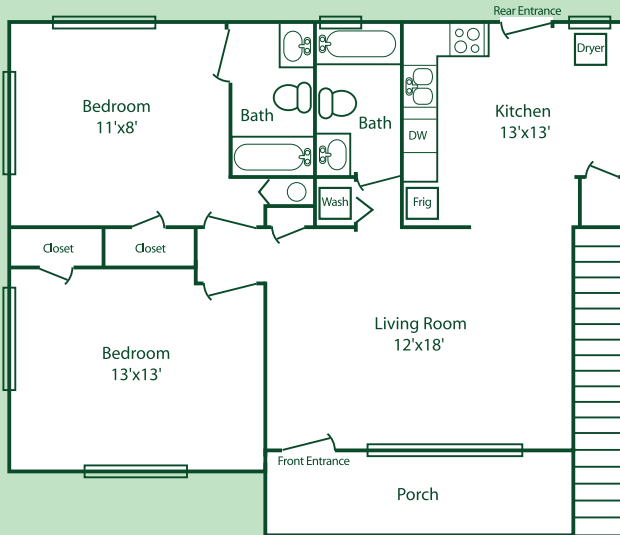

1 bedroom, 640 sq ft

1 bedroom, 640 sq ft

2 bedroom 1 bath, 960 sq ft

3 bedroom 2 bath, 1225 sq ft

2 bedroom 2 bath, 875 sq ft

2 bedroom 2 bath, 940 sq ft and 1000 sq ft

[www.azaleaparkapartments.com](http://www.azaleaparkapartments.com)